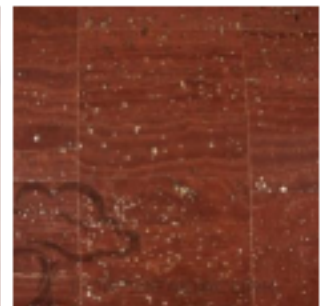

Surface brick w/ gold

C O N T A C T   U S

Daniel Dietrich
daniel.dietrich@portugaliacork.com
850-218-9859

Steve Sechrest
steve.sechrest@portugaliacork.com
704-996-4343

Andy Pacuk
andy.pacuk@portugaliacork.com
917-514-5974