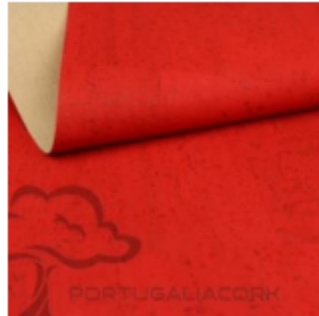

Surface red candy